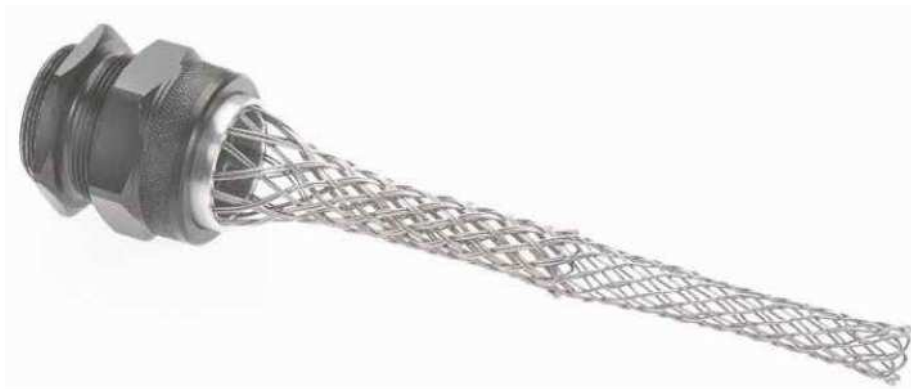

CFM150

S2CEB
AUDIO VIDEO BROADCAST

Gamme Tourline

Fiches mâles 150 contacts sans bague de verrouillage

Ed. 1 06/16 MC

Passe-fil

Références

REF.	Désignation	
CFM150	Fiche mâle 150 points	A l'unité
CFM150C	Fiche mâle 150 points avec capot	A l'unité
CFM150TM	Fiche mâle 150 points avec passe-fil métal	A l'unité
CFM150TMC	Fiche mâle 150 points avec capot + passe-fil métal	A l'unité

Ce document est confidentiel, et est la propriété de CAE Groupe. CAE Groupe possède un copyright, et le document ne doit pas être copié ou changé sous aucune forme, complètement ou en partie sans permission écrite de CAE Groupe. Les caractéristiques portées sur cette fiche ne sont pas contractuelles, et sont susceptibles d'être modifiées sans préavis.