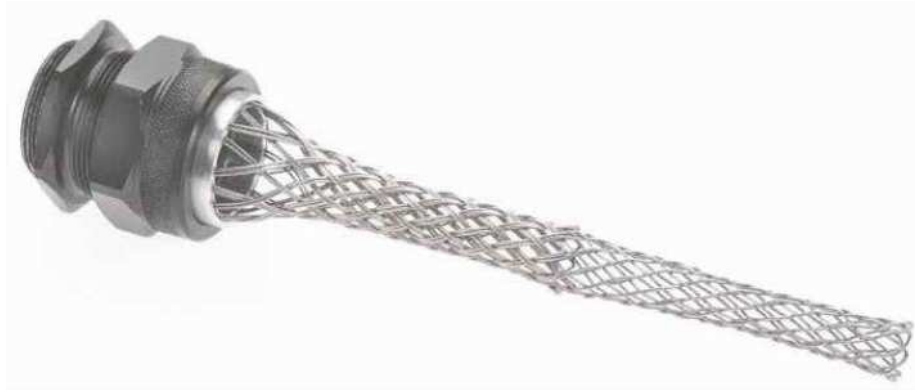

CFM85

S2CEB
AUDIO VIDEO BROADCAST

Gamme Tourline

Fiches mâles 85 contacts sans bague de verrouillage

Ed. 1 06/16 MC

Passe-fil

Références

REF.	Désignation	
CFM85	Fiche mâle 85 points	A l'unité
CFM85C	Fiche mâle 85 points avec capot	A l'unité
CFM85TM	Fiche mâle 85 points avec passe-fil métal	A l'unité
CFM85TMC	Fiche mâle 85 points avec capot + passe-fil métal	A l'unité

Ce document est confidentiel, et est la propriété de CAE Groupe. CAE Groupe possède un copyright, et le document ne doit pas être copié ou changé sous aucune forme, complètement ou en partie sans permission écrite de CAE Groupe. Les caractéristiques portées sur cette fiche ne sont pas contractuelles, et sont susceptibles d'être modifiées sans préavis.